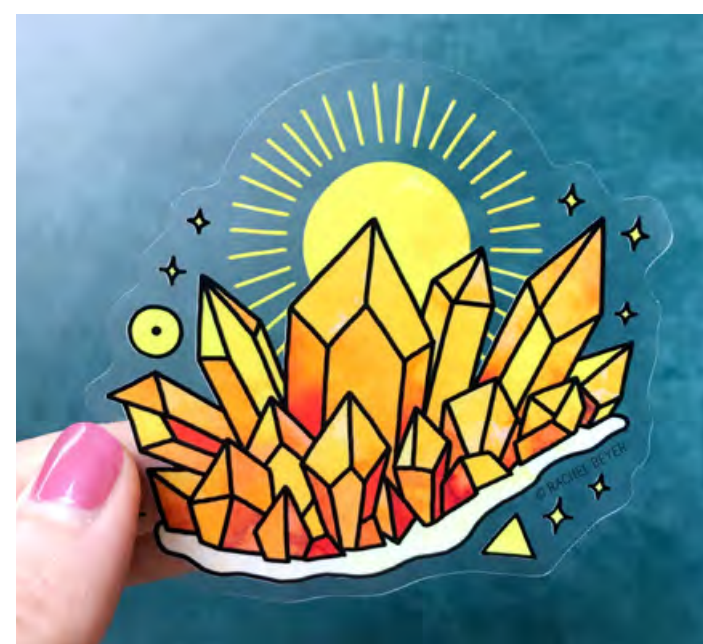

Plant Magic Sticker - \$24 for case of 8 / \$6.00 SRP

AMETHYST STICKER
RBS04 Size: 3.32 x 2.77 inches

ROSE QUARTZ GEM STICKER
RBS01 Size: 3.5 x 2.5 inches

CRYSTAL QUARTZ GEM STICKER
RBS02 Size: 3.375 x 2.875 inches