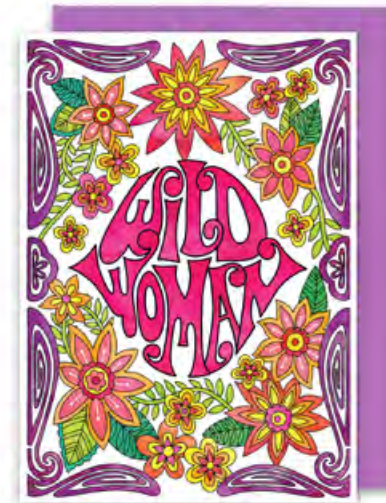

WILD WOMAN
WLDWO - 5x7 Greeting Card